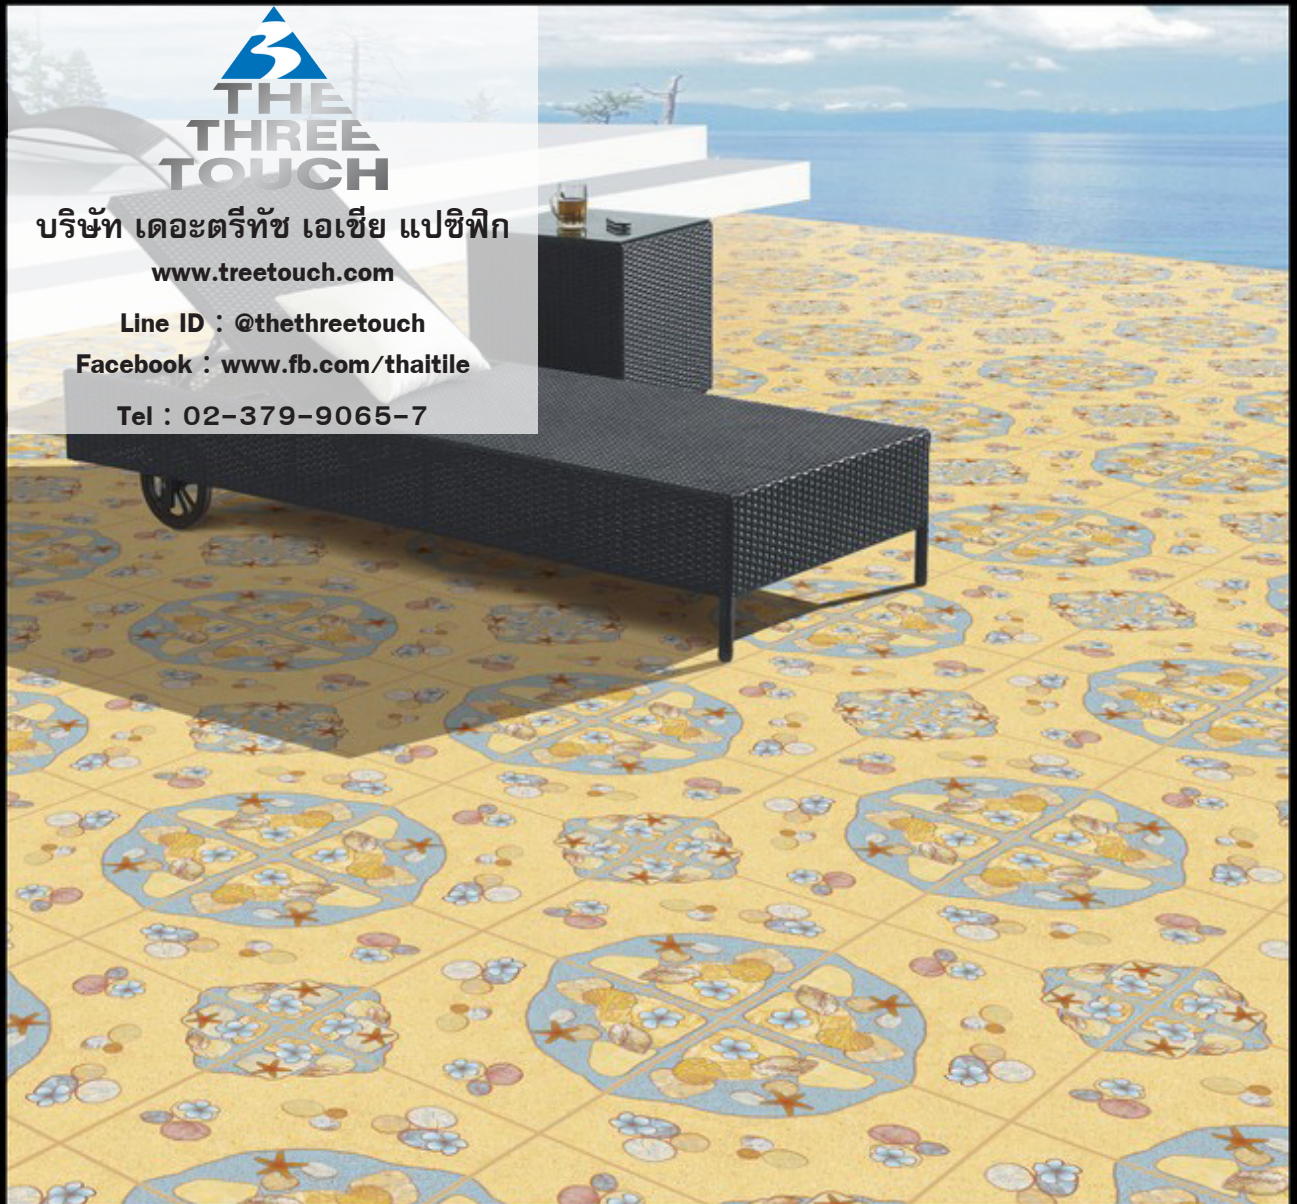

**THE
THREE
TOUCH**

บริษัท เดอะทรีทัช เอเชีย แปซิฟิก

www.treetouch.com

Line ID : @thethreetouch

Facebook : www.fb.com/thaitile

Tel : 02-379-9065-7